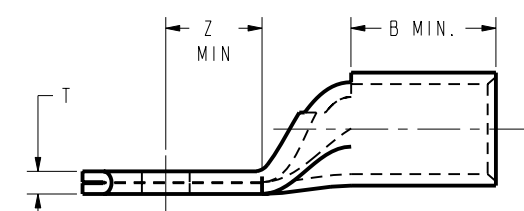

DRAWING NO.  
SD034764

COPPER AIRCRAFT CABLE MIL-W-5086	MS20659 DASH NO.	STUD SIZE	CATALOG NUMBER	7		6		5		B MIN	R REF	INSTALL TOOL INDEX NUMBER
				C ±.020	N ±.010	Z MIN	Y MAX	L MAX.	T ±.015			
AN-2/0	153	1/4	YAV26-L1	.934	.467	.480	1.847	2.319	.114	.782	.75	44
	119	5/16	YAV26-L2									
	120	3/8	YAV26-L									
	----	3/8-10MM	YAV26-L31									
	154	7/16	YAV26-L16									
	136	1/2	YAV26-L3									
	----	5/8	YAV26-L12									
	----	3/4	YAV26-L22									
	----	3/8	YAV26-L43									
			.826 <sup>+.000</sup> <sub>-.040</sub>	.413	.480	1.847	2.265	.14REF				
AN-3/0	----	1/4	YAV27-L17	1.030	.438	.518	1.932	2.375	.125	.782	.75	45
	155	5/16	YAV27-L20									
	121	3/8	YAV27-L									
	----		YAV27-L35									
	----	3/8-10MM	YAV27-L31									
	156	7/16	YAV27-L18									
	122	1/2	YAV27-L1									
	----	5/8	YAV27-L15									
	----	3/4	YAV27-L22									
----	3/8	YAV27-L42	.826 <sup>+.000</sup> <sub>-.040</sub>	.415	.520	1.934	2.454	.15REF				
AN-4/0	----	1/4	YAV28-L53	1.120	.438	.277	1.832	2.275	.135	.845	.75	46
	157	5/16	YAV28-L56									
	123	3/8	YAV28-L									
	----		YAV28-L76									
	----	3/8-10MM	YAV28-L73	.810	.484	.339	1.894	2.383	.102			
	158	7/16	YAV28-L67	1.120	.560	.600	2.155	2.720	.135			
	----	YAV28-L60										
	----	YAV28-L75										
	124	1/2	YAV28-L12									
	155	5/8	YAV28-L13									
	----	5/8	YAV28-L77									
160	3/4	YAV28-L14										
137	7/8	YAV28-L54	1.230	.615	.775	2.330	2.950	.133				

REV	DATE	DESCRIPTION	ECO	BY	C'H'K.
A	4/1/2009 12:00:00 PM	REDRAWN IN PROJE	17301	1A	BSK

6 BELLED VIEW

NOTES:

- 1 DUE TO METHODS OF MANUFACTURING, SERRATIONS APPEAR ON TONGUE.
2. MATERIAL: COPPER TUBING
3. FINISH: TIN PLATED 5
4. ALL ITEMS ARE LISTED BY UNDERWRITERS LABS PER CONTROL NUMBER 670-B, FILE NUMBER E9498, WHITE CARD.
- 5 ADD "-NK" SUFFIX FOR NICKEL PLATING.
- 6 ADD "B" SUFFIX FOR BELLED BARREL. BELLED VERSIONS OF THESE HYLUGS™ DON'T CONFORM TO THE MS20659 DASH NO.