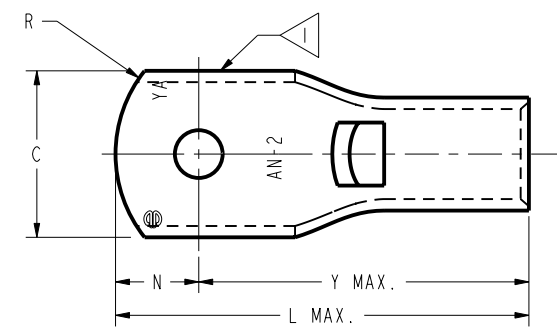

DRAWING NO.  
SD034764

COPPER AIRCRAFT CABLE MIL-W-5086	MS20659 DASH NO.	STUD SIZE	CATALOG NUMBER	7		6		5		B MIN	R REF	INSTALL TOOL INDEX NUMBER
				C ±.020	N ±.010	Z MIN	Y MAX	L MAX.	T ±.015			
AN-2/0	153	1/4	YAV26-L1	.934	.467	.480	1.847	2.319	.114	.782	.75	44
	119	5/16	YAV26-L2									
	120	3/8	YAV26-L									
	----	3/8-10MM	YAV26-L31									
	154	7/16	YAV26-L16									
	136	1/2	YAV26-L3									
	----	5/8	YAV26-L12									
	----	3/4	YAV26-L22									
	----	3/8	YAV26-L43									
			.826 <sup>+.000</sup> <sub>-.040</sub>	.413	.480	1.847	2.265	.14REF				
AN-3/0	----	1/4	YAV27-L17	1.030	.438	.518	1.932	2.375	.125	.782	.75	45
	155	5/16	YAV27-L20									
	121	3/8	YAV27-L									
	----		YAV27-L35									
	----	3/8-10MM	YAV27-L31									
	156	7/16	YAV27-L18									
	122	1/2	YAV27-L1									
	----	5/8	YAV27-L15									
	----	3/4	YAV27-L22									
----	3/8	YAV27-L42	.826 <sup>+.000</sup> <sub>-.040</sub>	.415	.520	1.934	2.454	.15REF				
AN-4/0	----	1/4	YAV28-L53	1.120	.438	.277	1.832	2.275	.135	.845	.75	46
	157	5/16	YAV28-L56									
	123	3/8	YAV28-L									
	----		YAV28-L76									
	----	3/8-10MM	YAV28-L73	.810	.484	.339	1.894	2.383	.102			
	158	7/16	YAV28-L67	1.120	.560	.600	2.155	2.720	.135			
	----	YAV28-L60										
	----	YAV28-L75										
	124	1/2	YAV28-L12									
	155	5/8	YAV28-L13									
	----	5/8	YAV28-L77									
160	3/4	YAV28-L14										
137	7/8	YAV28-L54	1.230	.615	.775	2.330	2.950	.133				

REV	DATE	DESCRIPTION	ECO	BY	C'H'K.
A	4/1/2009 12:00:00 PM	REDRAWN IN PROJE	17301	1A	BSK

6 BELLED VIEW

NOTES:

- 1 DUE TO METHODS OF MANUFACTURING, SERRATIONS APPEAR ON TONGUE.
2. MATERIAL: COPPER TUBING
3. FINISH: TIN PLATED 5
4. ALL ITEMS ARE LISTED BY UNDERWRITERS LABS PER CONTROL NUMBER 670-B, FILE NUMBER E9498, WHITE CARD.
- 5 ADD "-NK" SUFFIX FOR NICKEL PLATING.
- 6 ADD "B" SUFFIX FOR BELLED BARREL. BELLED VERSIONS OF THESE HYLUGS™ DON'T CONFORM TO THE MS20659 DASH NO.